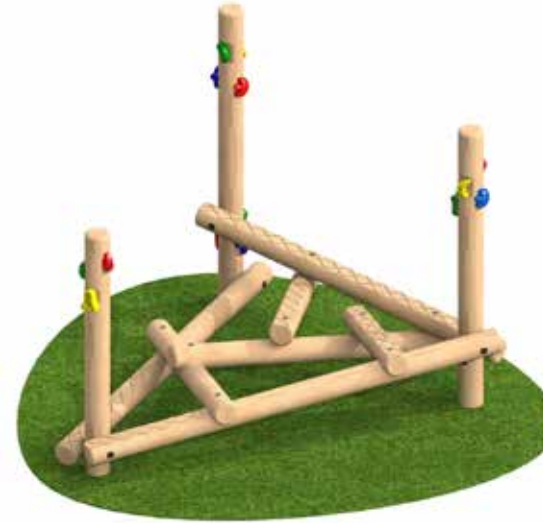

BARGE
GR

Timber Trim Trails

"Our Trim Trails come with optional metal feet to prevent below ground rotting of the timber legs"

Trim Trail 1

Trim Trail 2

Trim Trail 3

Trim Trail 4

Please note Trim Trail 4 requires safety surfacing as it has a fall height of over 0.6m

Trim Trail 5

 @bargegroup

Trim Trail 6

Trim Trail 7

Trim Trail 8

Trim Trail 9

Trim Trail 10

Timber Clamber Stacks

 @bargegroup

Clamber Stack 1

“ All Clamber Stacks require safety Surfacing, if the item is installed into grass this can be rubber matting”

Clamber Stack Piccolo

“Our Clamber Stacks come with optional metal feet to prevent below ground rotting of the timber legs”

Clamber Stack 2

Clamber Stack 3

Clamber Stack Midi

 @bargegroup

Outdoor Classrooms & Shelters

Square Outdoor Shelter

Available in a range of sizes;

3m x 2m