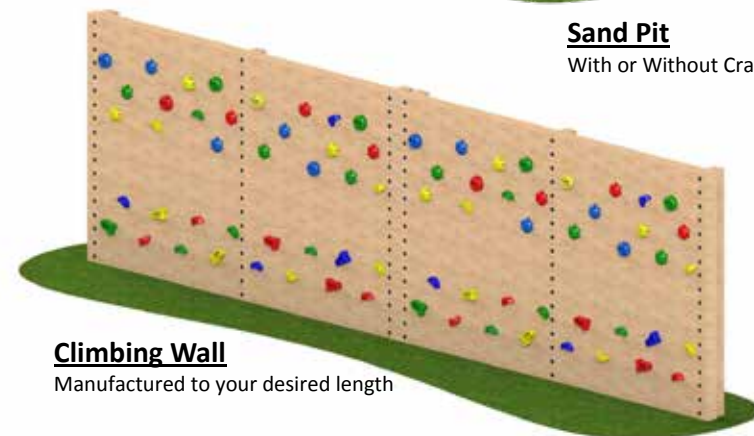

3m x 2.4m

4m x 2.4m

Hexagonal Outdoor Classroom

Available in a range of diameters;

3m, 4m, 5m & 6m

“ Did you know our shelters Come with or without timber flooring”

Sleeper Products

@bargegroup

Sleep Picnic Benches

1.4m & 2.4m Lengths

Sleeper Benches

1.4m & 2.4m Lengths

Sleeper Tree Seats

2m & 3m Diameters

Sand Pit

With or Without Crane & Chute