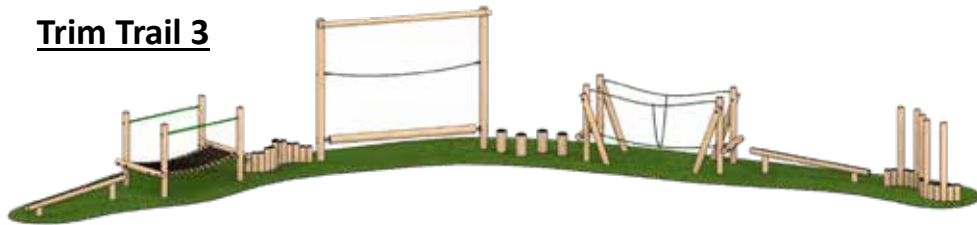

BARGE
GR

Timber Trim Trails

"Our Trim Trails come with optional metal feet to prevent below ground rotting of the timber legs"

Trim Trail 1

Trim Trail 2

Trim Trail 3

Trim Trail 4

Please note Trim Trail 4 requires safety surfacing as it has a fall height of over 0.6m