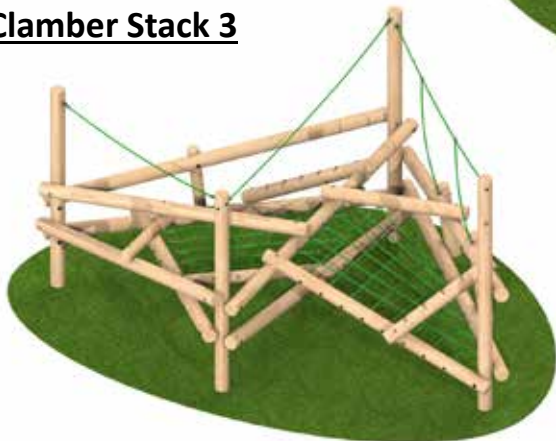

 @bargegroup

Clamber Stack 1

“ All Clamber Stacks require safety Surfacing, if the item is installed into grass this can be rubber matting”

Clamber Stack Piccolo

“Our Clamber Stacks come with optional metal feet to prevent below ground rotting of the timber legs”

Clamber Stack 2

Clamber Stack 3

Clamber Stack Midi

 @bargegroup

Outdoor Classrooms & Shelters

Square Outdoor Shelter

Available in a range of sizes;

3m x 2m

3m x 2.4m

4m x 2.4m

Hexagonal Outdoor Classroom

Available in a range of diameters;

3m, 4m, 5m & 6m

“ Did you know our shelters Come with or without timber flooring”

Sleeper Products

@bargegroup