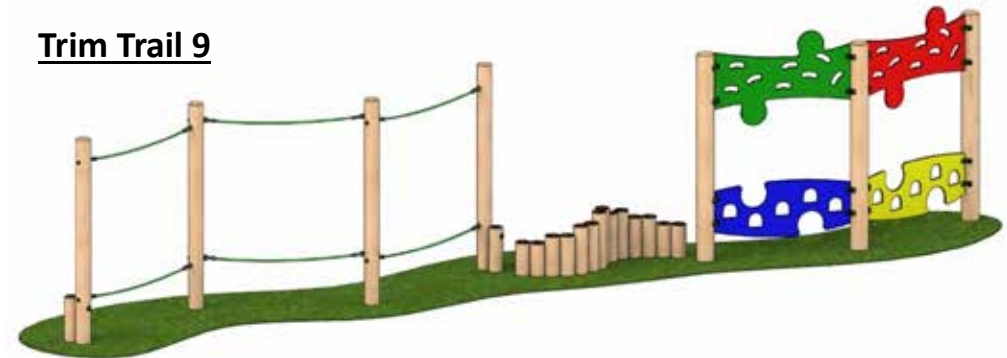

BARGE
GR

Timber Trim Trails

"Our Trim Trails come with optional metal feet to prevent below ground rotting of the timber legs"

Trim Trail 1

Trim Trail 2

Trim Trail 3

Trim Trail 4

Please note Trim Trail 4 requires safety surfacing as it has a fall height of over 0.6m

Trim Trail 5

 @bargegroup

Trim Trail 6

Trim Trail 7

Trim Trail 8

Trim Trail 9

Trim Trail 10

Timber Clamber Stacks

 @bargegroup

Clamber Stack 1

“ All Clamber Stacks require safety Surfacing, if the item is installed into grass this can be rubber matting”

Clamber Stack Piccolo

“Our Clamber Stacks come with optional metal feet to prevent below ground rotting of the timber legs”