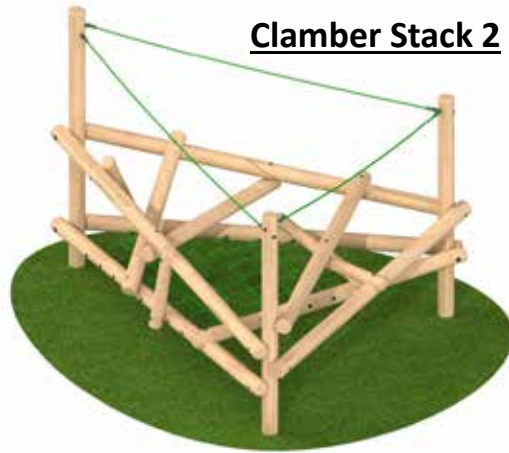

BARGE
GR

Timber Trim Trails

"Our Trim Trails come with optional metal feet to prevent below ground rotting of the timber legs"

Trim Trail 1

Trim Trail 2

Trim Trail 3

Trim Trail 4

Please note Trim Trail 4 requires safety surfacing as it has a fall height of over 0.6m

 @bargegroup

Clamber Stack 1

“ All Clamber Stacks require safety Surfacing, if the item is installed into grass this can be rubber matting”

Clamber Stack Piccolo

“Our Clamber Stacks come with optional metal feet to prevent below ground rotting of the timber legs”

Clamber Stack 2

Clamber Stack 3

Clamber Stack Midi

 @bargegroup

Outdoor Classrooms & Shelters

Square Outdoor Shelter

Available in a range of sizes;

3m x 2m

3m x 2.4m

4m x 2.4m

Hexagonal Outdoor Classroom

Available in a range of diameters;

3m, 4m, 5m & 6m

“ Did you know our shelters Come with or without timber flooring”

Sleeper Products

@bargegroup